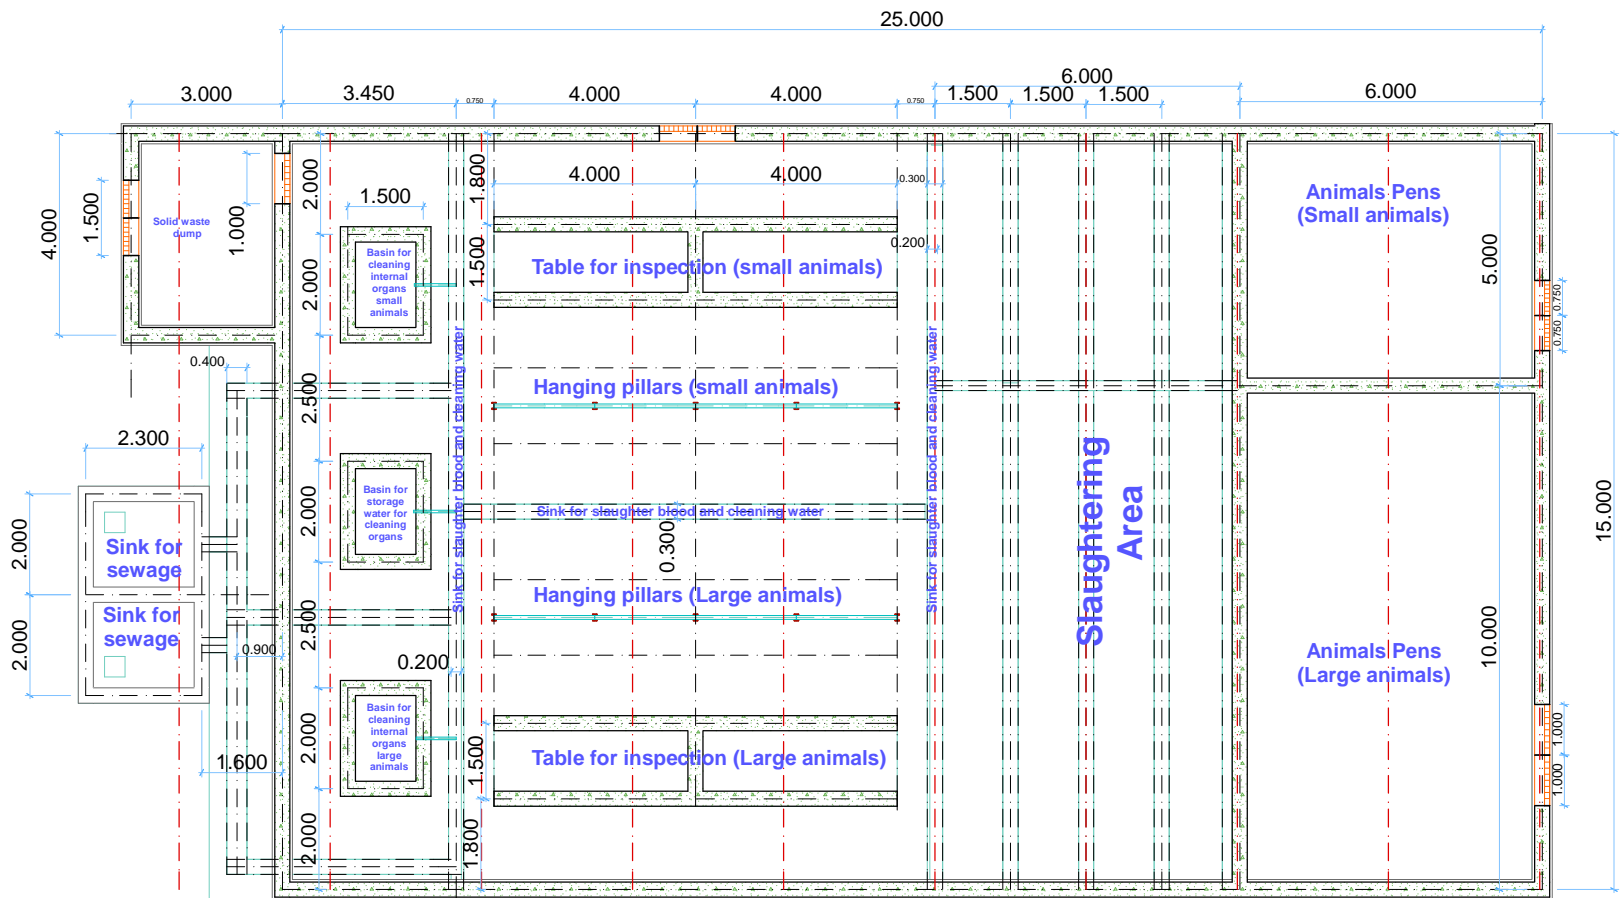

# ROERO SLAUGHTER SLAB

Plan section